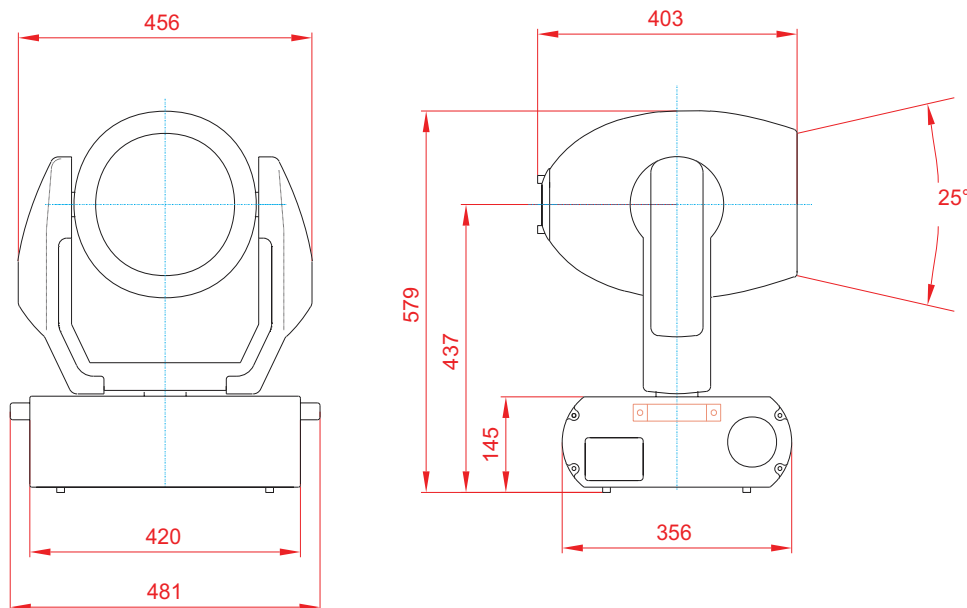

# SPECIFICATIONS

dimensions in millimeters

### Measurements

- Dimensions (LxWxH) without clamps ..... 481 x 456 x 610 mm (18.9 x 17.9 x 24 in)
- Minimum rigging distance, center to center ..... 457 mm (18 in)
- Weight, without clamps, MAC 600 ..... 31.5 kg (69.3 lb)
- Weight, without clamps, MAC 600 E ..... 25.4 kg (55.9 lb)